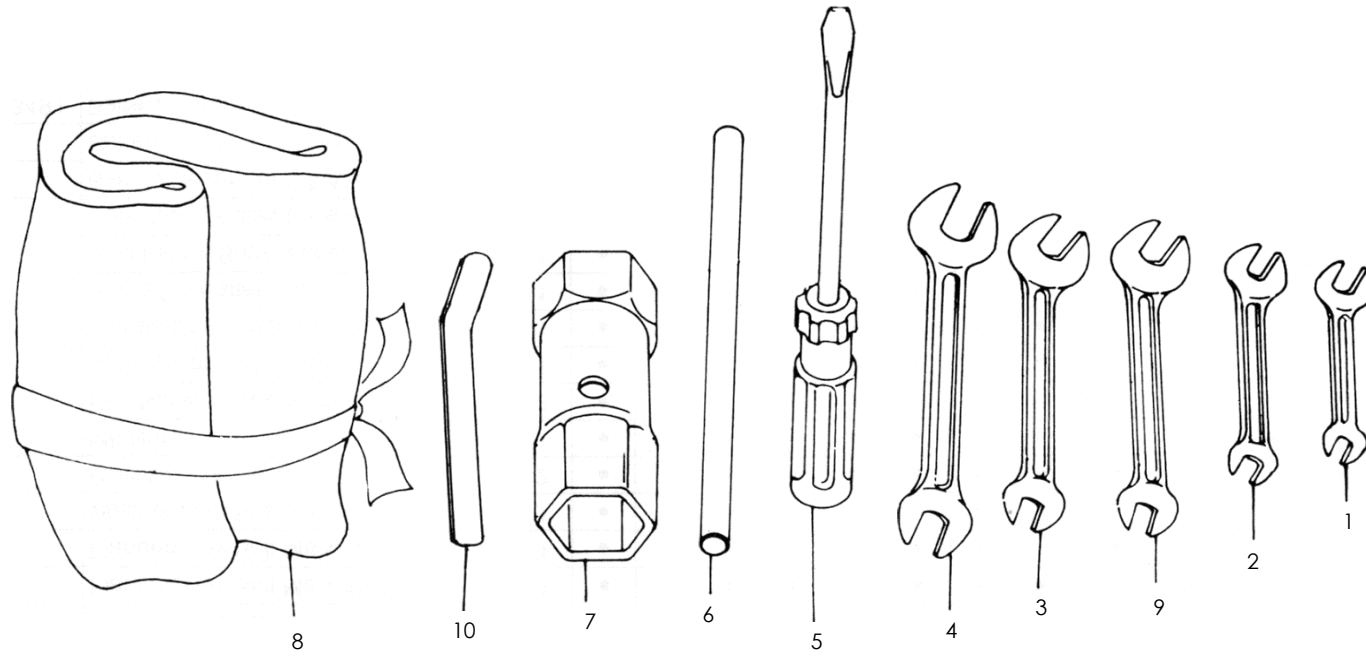

# 14 - 40 TOOLKIT

A3  
Key Nos  
1 to 10

## 14 - 40 TOOL KIT

Key No	Part Numbers		Description	Qty	Models												Remarks	price
					350cc				500cc									
	K.Start 4 Speed				E.Start 4 Speed		K.Start 4 Speed		E.Start 4 Speed		5 Speed		Sixty 5					
	R/G	L/G			R/G	L/G	R/G	L/G	R/G	L/G	K.start	E.start	E.start					
	New	Old																
A1	140450	143165	Tool Kit	1														
1	140500		Double End Spanner 3/16" X 1/4"	1														
2	140501		Double End Spanner 1/4" X 5/16"	1														
3	140502		Double End Spanner 1/8" X 3/16"	1														
4	140503		Double End Spanner 5/16" X 3/8"	1														
5	143694		Star Screw Driver	1														
	140543		Screw Driver	1														
6	142632		Tommy Bar	1														
7	142631		Tubular Spanner For Spark Plug	1														
	140453		Tubular Spanner For Spark Plug	1														
8	140484		Wallet, Tool Kit	1														
9	141451		D.E.Spanner 22 x24	1														
10	140477		Tyre Lever	2														