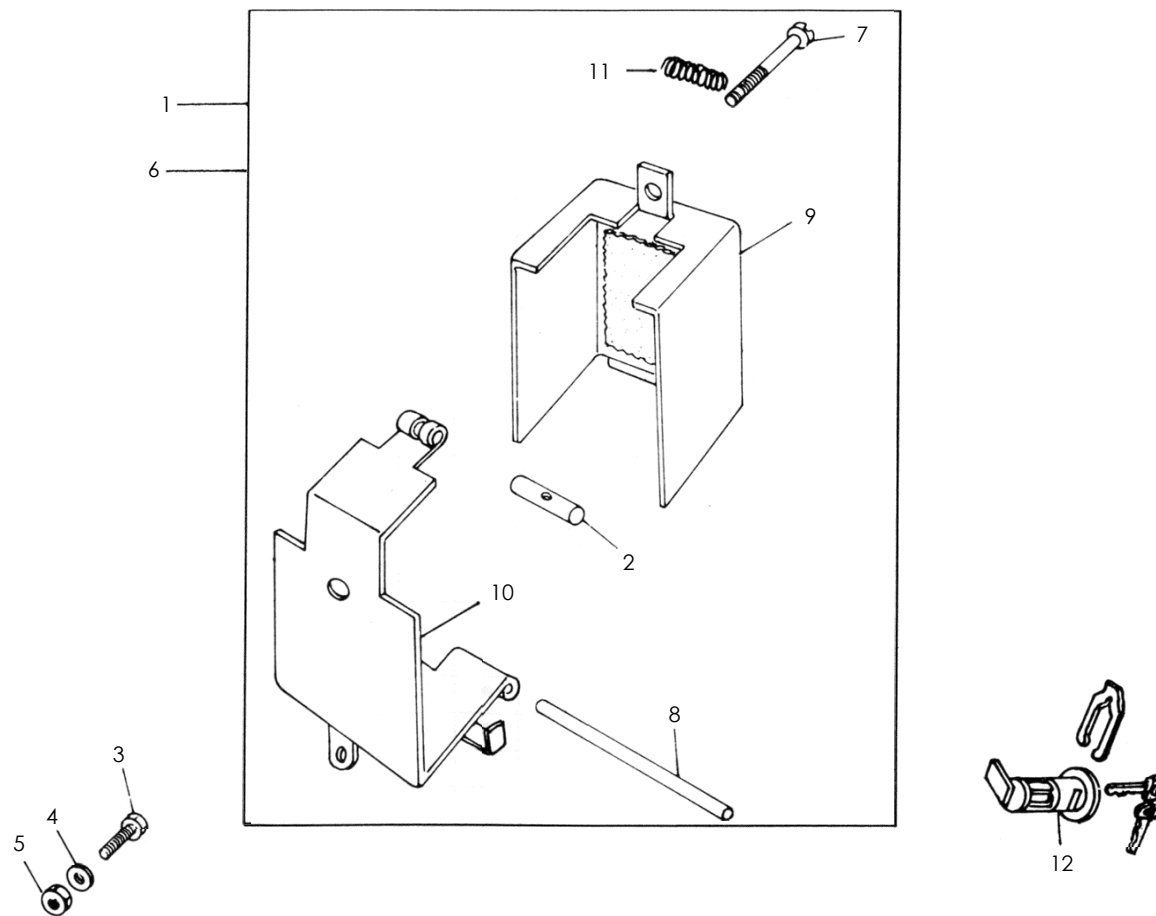

# 14 - 30 BATTERY CARRIER

## 14 - 30 BATTERY CARRIER

Key No	Part Numbers		Description	Qty	Models										Remarks	price	
					350cc				500cc								
	K.Start 4 Speed				E.Start 4 Speed		K.Start 4 Speed		E.Start 4 Speed		5 Speed		Sixty 5				
	R/G	L/G			R/G	L/G	R/G	L/G	R/G	L/G	K.start	E.start	E.start				
New	Old																
1	801140	141736	Battery Carrier For 12V 5AH Battery	1												Eur. till Jun'99	
	801219	801218	Battery Carrier For 12V 5AH Battery	1												Eur. from Jun '99	9,220
	560031/A		Battery Carrier & Cover Assembly	1													12,600
2	143252		Trunion Threaded - Battery Carrier	1													320
3	142258		Bolt - Battery Carrier	1												Till May'03	230
	145881/A		Flanged Hex Bolt M8 ×45 Top	1												From 3BFS5 0225 C, 3B5 13710 C	240
	145877/A		Flanged Hex Bolt M8 × 45 Bottom	1												From 3BFS5 0225 C, 3B5 13710 C	240
4	140147		Washer 5/16 Shake Proof	1													90
	140080/2		Plain Washer	2												From 3B5 13710 C	
5	141051		M8 Nut	1												Till 3BFS5 0224 C, 3B5 13709 C	270
	142182		Hex Nut with Nylock Insert	2												From 3BFS5 0225 C, 3B5 13710 C	320
6	143025		Battery Carrier For 12V 5 AH Battery	1												Till 2B513251 M	15,470
7	143254		Slotted Ch.Hd.Scr. M5 × 45 - Screw	1												Till 2B513251 M	90
8	110734		Hinge Pin Battery Carrier	1													280
	145579		Split Pin for Battery cover	1													260
9	143023		Front Cover - Battery Cover For 5 AH Battery	1													7,520
	141737		Battery Cover For 5.5 AH Battery	1													
	113078		Battery Cover Foar 7 AH Battery	1													4,490
10	801143	143491	Battery Carrier Back Plate Complete	1													6,050
	801171	113077	Battery Carrier Back Plate Complete	1													7,850
11	144556	111096	Battery Cover Spring	1													90
12	143134		Battery cover Lock	1													2,100