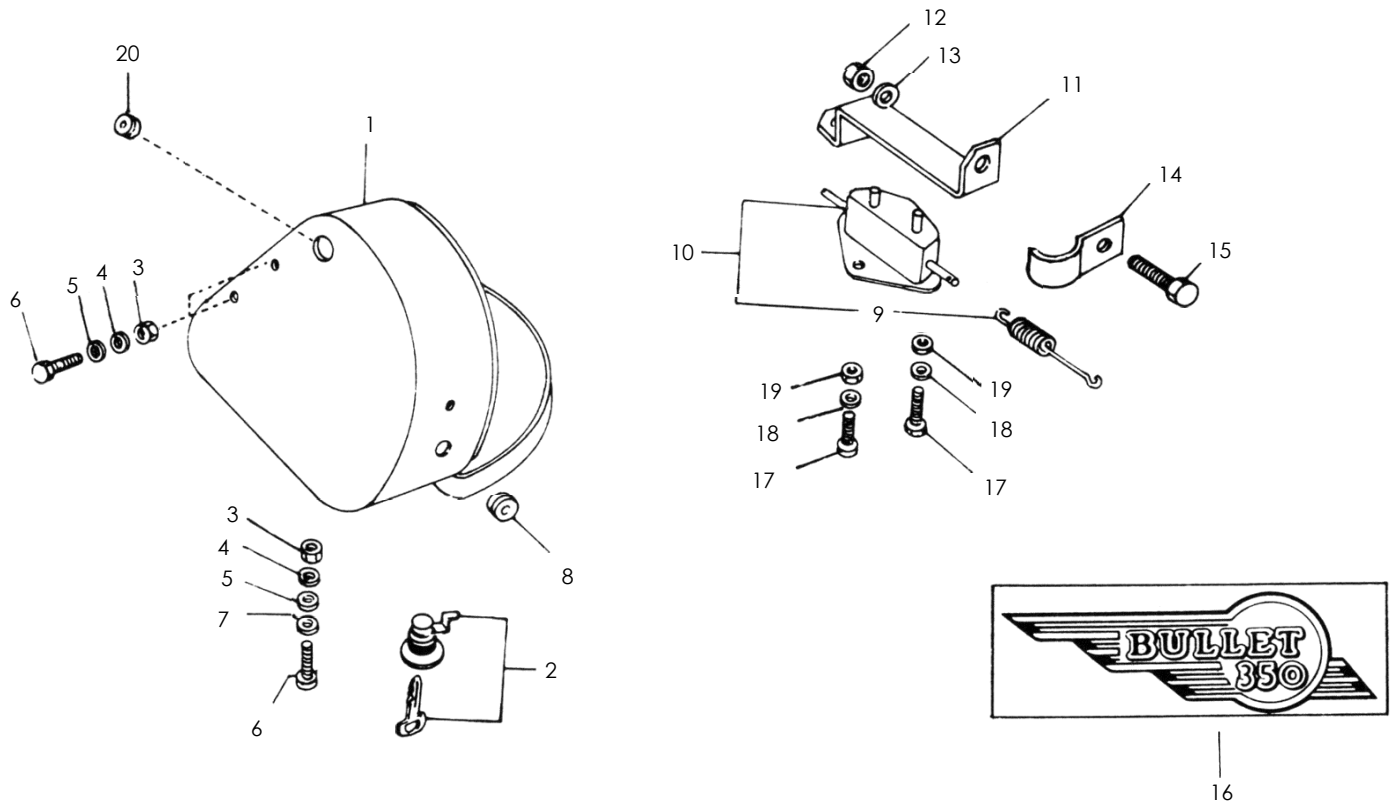

14 - 10 TOOL BOX LH