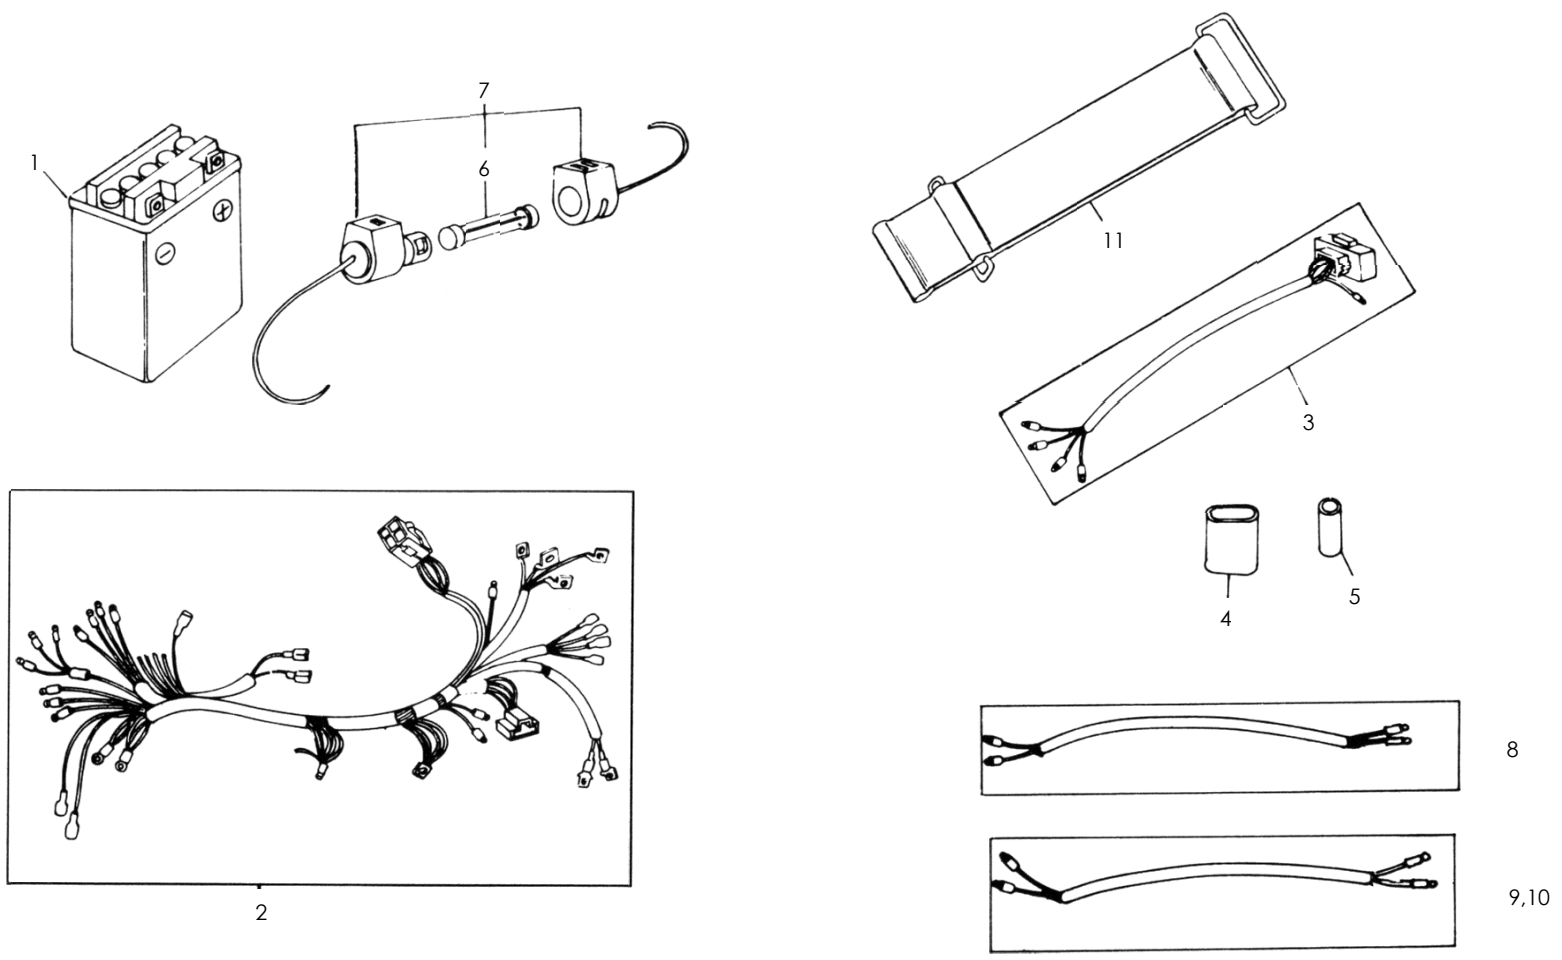

13 - 10 BATTERY AND HARNESS

13 - 10 BATTERY AND HARNESS

Key No	Part Numbers		Description	Qty	Models										Remarks	price
					350cc				500cc							
	K.Start 4 Speed				E.Start 4 Speed		K.Start 4 Speed		E.Start 4 Speed		5 Speed		Sixty 5			
	R/G	L/G			R/G	L/G	R/G	L/G	R/G	L/G	K.start	E.start	E.start			
New	Old															
1	141433		Battery, 12V-5AH	1												
	560030		Battery, 12V-14AH	1												
2	144350		Main Cable AC/DC	1											From 9B 550177 E	16,180
	560034		Main Cable AC/DC	1												24,460
	143610		Main Cable Harness(Europe)	1											For Eur. till June 99	16,180
	143882		Main Cable Harness	1											For USA till June 99	16,180
	143672		Main Cable Harness (Headlamp On)	1											For reg. till June 99	16,180
3	144352		W. Harness Tail Lamp & Ind.-AC/DC	1											All models from June 99	1,730
	143609		Wiring Harness T/L & Indicator	1											For Eur. till June 99	1,730
	210744		Wiring Harness T/L & Indicator	1											For reg. till June 99	3,710
	143587		Wiring Harness Tail Light	1											For USA till June 99	1,730
	143842		Wiring Harness T/Lamp & Indicator	1											For reg. till June 99	3,420
4	154077		Two Way snap on Connector	4												250
5	140714		Snap On Connector	8											From 9B 58972 F	320
6	142933		Fuse 20 Amps	1												230
7	142930		Fuse Assembly	1												1,380
8	144569		Lead - Neutral Indicator Switch	1											From 9B 58972 F	1,190
9	144568		Lead Head Lamp Europe	1											From 9B 58972 F	1,550
	144589		Lead - Headlamp	1											From 9B 58972 F	1,070
10	144588		Lead Tail Lamp Export	1											From 9B 58972 F	1,230
11	560058/B		Strap - Battery	1												1,140
12	560160/A		Addon lead Cl.Lever Bkt to H/Lamp	1												1,100