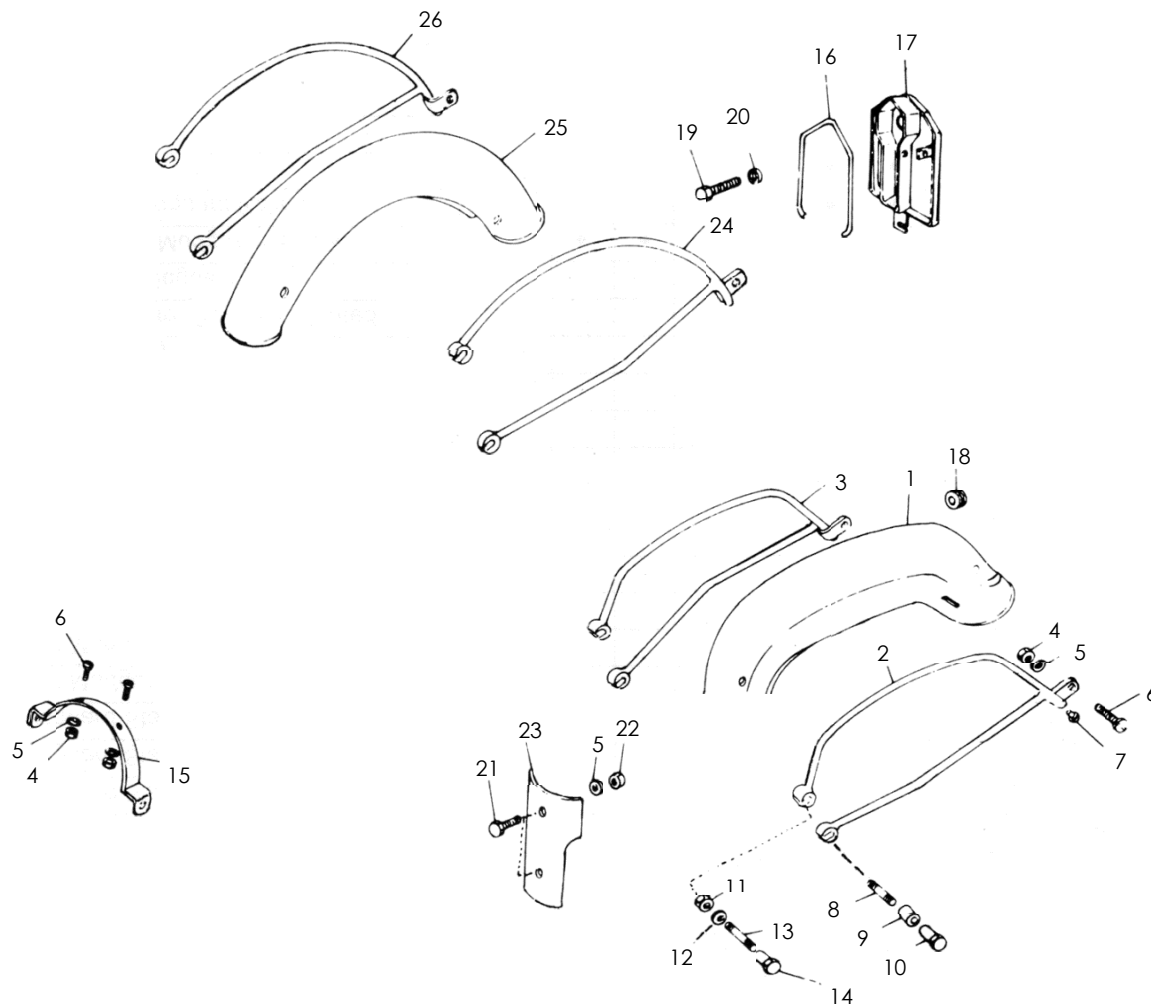

## 12 - 20 REAR MUDGUARD

Key No	Part Numbers		Description	Qty	Models										Remarks	price
					350cc				500cc							
	K.Start 4 Speed				E.Start 4 Speed		K.Start 4 Speed		E.Start 4 Speed		5 Speed		Sixty 5			
	R/G	L/G			R/G	L/G	R/G	L/G	R/G	L/G	K.start	E.start	E.start			
New	Old															
1	141773		Rear Mudguard 350CC - Plated	1												26,080
	801049		Rear Mudguard - Painted Black	1												19,900
	811012		Rear Mudguard - Painted V. Green	1												19,900
	802017		Rear Mudguard - Painted Red	1												19,900
	806040		Rear Mudgaurd Painted A.Grey	1												19,900
	825166		Rear Mudgaurd Painted O.Green	1												19,900
2	801048		Rear Mudguard Carrier LH Black	1												8,820
	802008		Rear Mudguard Carrier LH Red	1												8,820
	825020		Rear Mudguard Carrier LH O.Green	1												8,820
3	801047		Rear Mudguard Carrier RH Black	1												8,820
	802007		Rear Mudgaurd Carrier RH Red	1												8,820
	825021		Rear Mudgaurd Carrier RH O.Green	1												8,820
4	140126		Nut, 1/4"CEI - Rear Mudguard	4											Till 2BS512942G	180
	141306		Pan Head screw Nylock Nut	4											From 3BFS5 0225 C, 3B5 13710 C	230
5	140129		Lock Washer, Internal Teeth	6												320
6	153355		Screw - stay Fixed Mud/Bridge Plate	4											Till I B 585825D	250
	145882/A		Cross Recessed Screw	4												320
7	110163		Plug - Rubber Plug - Mudguard Carrier	2												180
8	110694		Rmg Carr Stud Bottom 1/2 "	2												660
9	110695		Dist. Piece - Rear Mudguard Carrier	2												410
10	110353		Washer Faced Hex. Nut, 1/2"	2												410
11	140302		Hex.Nut, 3/8"	2												320
12	140293		Washer, Plain	2												50
13	110351		Rear Mudguard Carrier Stud Top	2												390
14	140402		Washer Faced Hex.Nut, 3/8"	2												250
15	801050	110834	Bridge Plate Black - Rr.Mud. Carrier	1												880
	801065	143890	Bridge Plate Black - Rr.Mud.Carrier	1												2,080