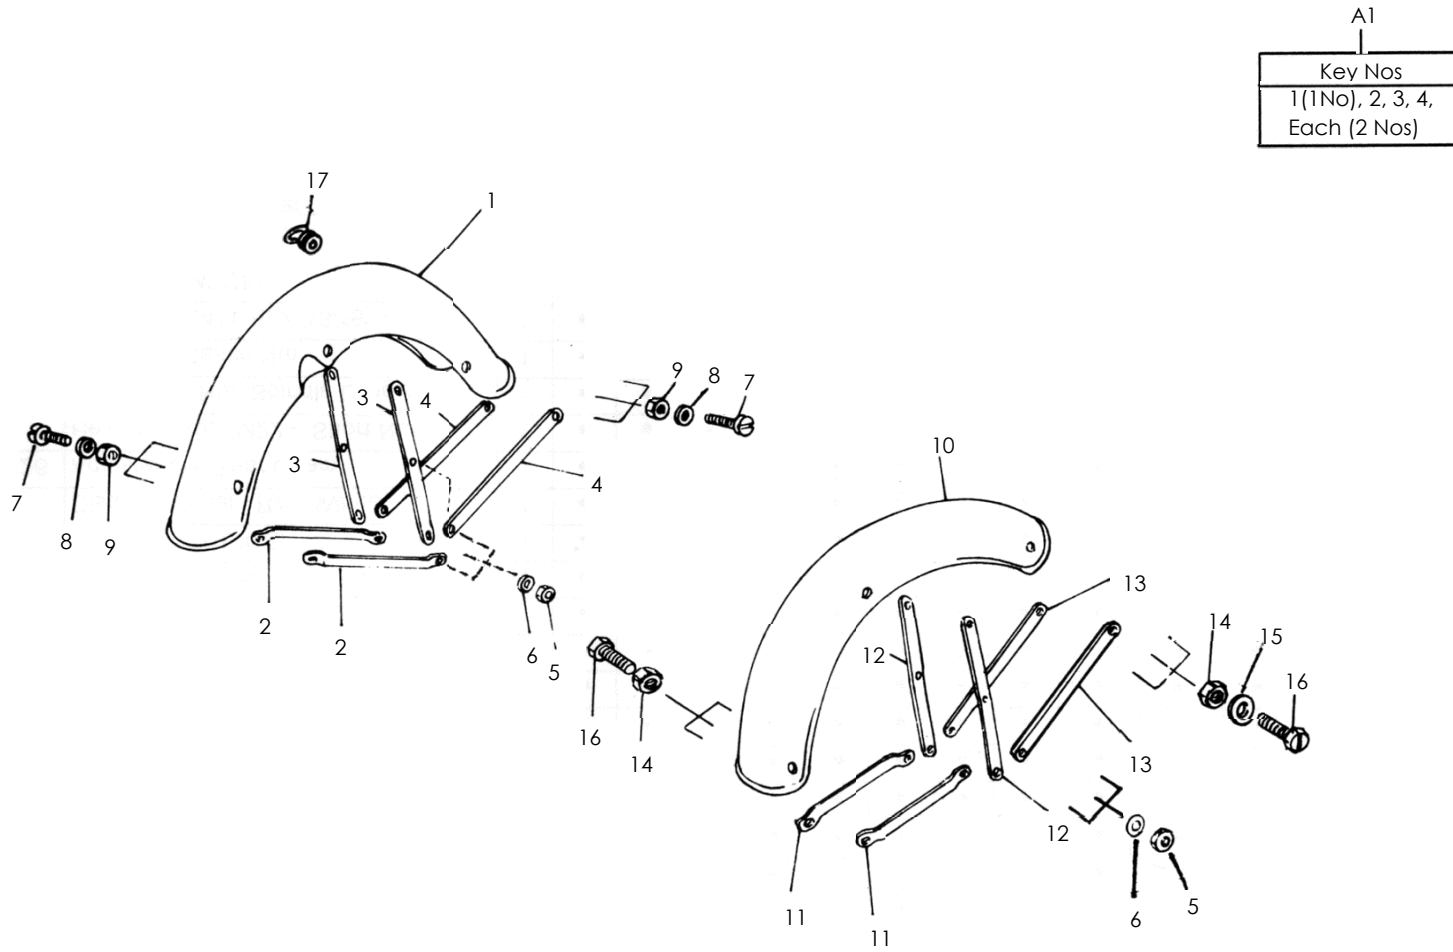

12 - 10 FRONT MUDGUARD