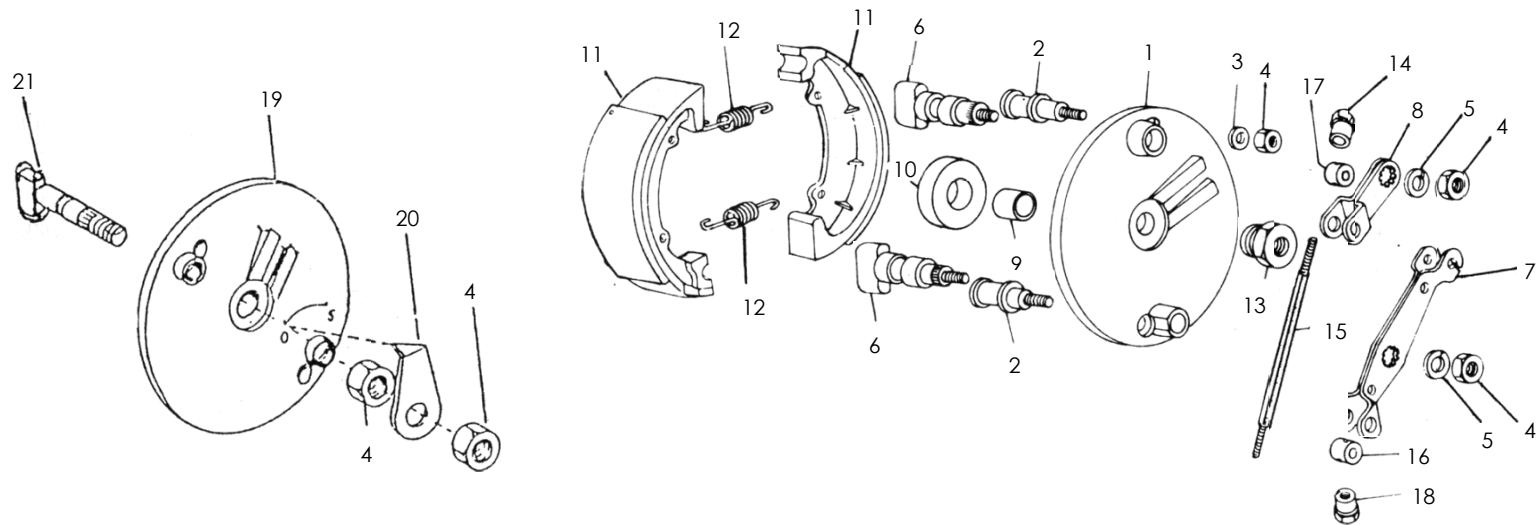

# 11 - 10 FRONT BRAKE

A1

Key Nos
1 to 18

## 11 - 10 FRONT BRAKE

Key No	Part Numbers		Description	Qty	Models										Remarks	price
					350cc				500cc							
	K.Start 4 Speed				E.Start 4 Speed		K.Start 4 Speed		E.Start 4 Speed		5 Speed		Sixty 5			
	R/G	L/G			R/G	L/G	R/G	L/G	R/G	L/G	K.start	E.start	E.start			
New	Old															
A1	144705		Ft.Br.Cover Plate c/w Shoes	1												
	144724		Ft.Br.Cover Plate C/W Shoes	1											For USA, Canada only	
1	145735/A	143970	Cover Plate - Front Brake	1											From 3B 623870 D	16,540
2	145593/A	140363	Pin Anchor - Twin Lead	2											From 3B 623870 D	1,730
3	140364	142075	Washer-Front Brake	2												180
4	141700		Nut - Br.Optg. Lever And Shoe Pin	4											From 8B 540734 M	250
5	143407		Washer	2												90
6	145754/A	142855	Operating Cam - Front - Brake	2											From 3B 623870 D	2,610
7	142856		Lever, Long (Br.Optg. LeverLon9)	1												2,160
8	142858		Lever, Short (Br.Optg.Lever short)	1												1,950
9	142239		Spacer-Dist.Collar	1												410
10	140378		Felt Washer	1												410
11	145585/a	144275	7" Brake Shoe Set(Bonded Nonasbestos)	1											From 2B512788F	9,930
12	140374		Spring - (Shoe Return Spring)	2												270
13	140388		Nut.Cover Plate (Front Brake)	1												770
14	142861		Nut - Link Rod (LH Thread)	1												
15	142862		Link Rod	1												
16	142863		Trunion (RH Thread)	1												
17	142864		Trunion(LH Thread)	1												
18	142860		Nut - Link Rod (RH Thread)	1												
19	143036		Ft. Br. Cover Plate with wear Indicator	1												
20	143038		Wear Indicator Ft. (Use with 143036)	1												300
21	145755/A	143037	Operating Cam (Use with 143036)	1											From 2B512788F	
	142900/B		Link ROD Assy (STAINLESS)	1												2,900