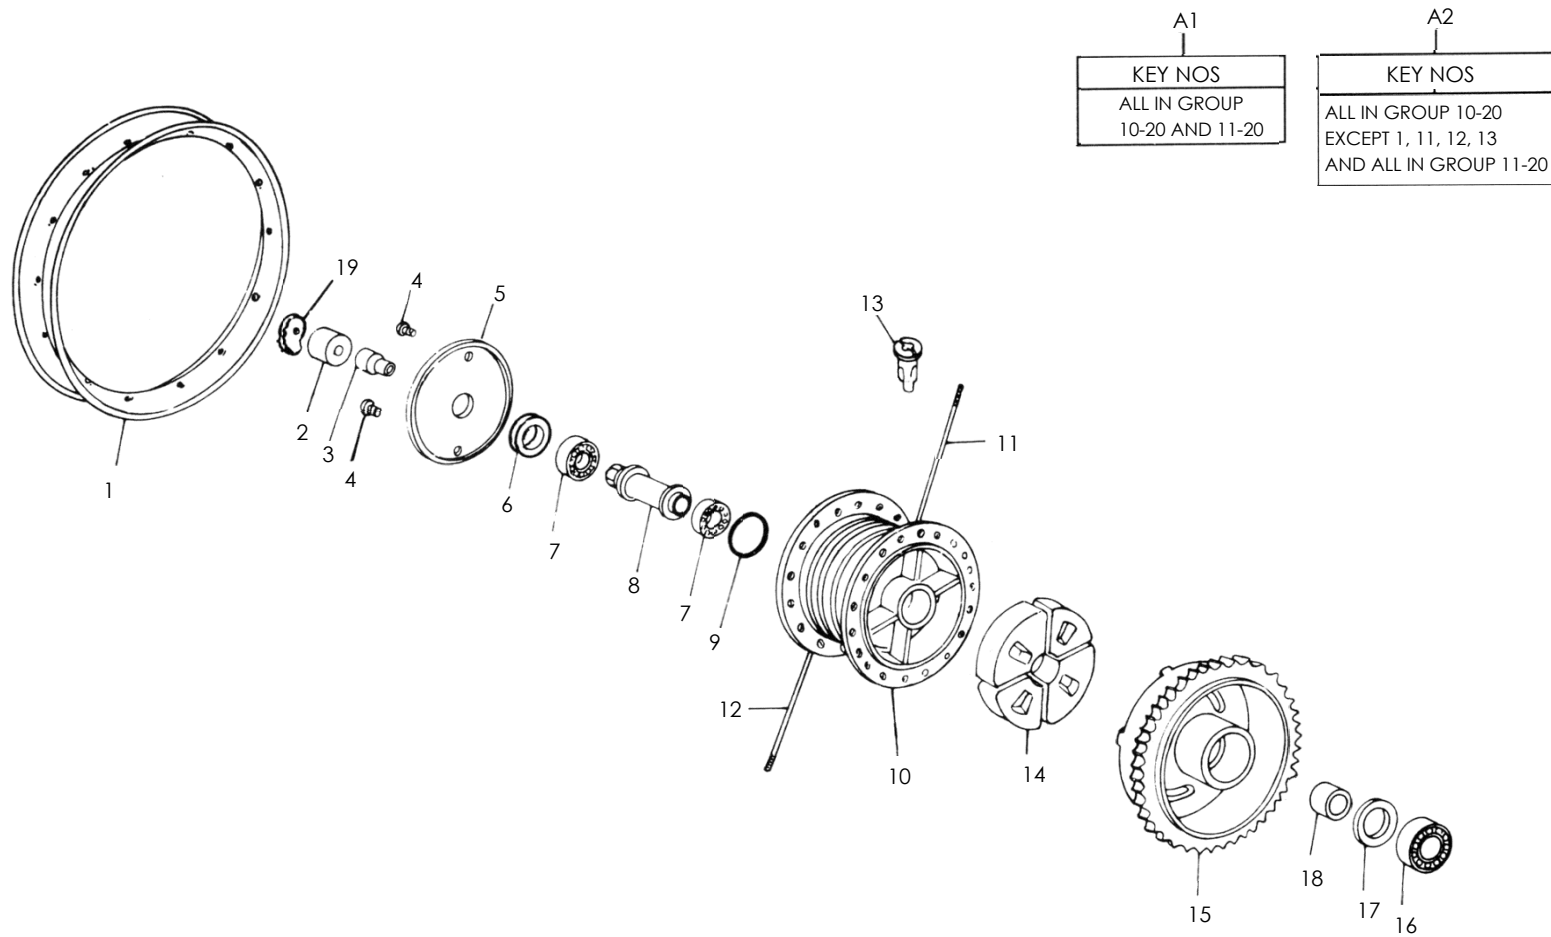

# 10 - 20 REAR HUB

## 10 - 20 REAR HUB

Key No	Part Numbers		Description	Qty	Models										Remarks	price
					350cc				500cc							
	K.Start 4 Speed				E.Start 4 Speed		K.Start 4 Speed		E.Start 4 Speed		5 Speed		Sixty 5			
	R/G	L/G			R/G	L/G	R/G	L/G	R/G	L/G	K.start	E.start	E.start			
New	Old															
A1	141101E	144726	Rear Wheel Assembly	1												
A2	142347		Rear Hub Assembly vv/ORim&Spokes	1												
1	141133		Wheel Rim	1												20,790
2	141121		Distance Tube - Rear Hub	1												1,170
3	141119		Distance Collar-Rear Hub	1												810
4	124539		Slotted Ch.Hd.Scr, M5 X 10 Hub	2												50
5	804005	141123	Dust Cover Silver Grey - Rear Hub	1												1,890
6	141109		Grease Seal, 25X40X7	1												840
7	124316		Sealed Ball Bearing - 6203	2											Till 2BS512825F, 2ES51552F	1,400
	145552/A		Sealed Ball Bearing - 6203	2											From 2B 616819 M	1,400
8	141105		Rear Hub Spacer Assembly	1												1,680
9	141110		O-Ring - Rear Hub	1												230
10	804006	141103	Hub Rear	1												19,330
11	143790	141135	Rr.Wheel Spokes stainless steel	20												330
12	143792	141136	Rr.Wheel Spokes stainless steel	20												330
13	143885	110349	Spokes Nipple	40												200
14	144471	5127020440	Cush Rubber- Rear Hub	4												1,350
15	801041	141111	Sprocket Drum Black - Rear Wheel	1												14,700
16	141112		Bearing 6005 - Rear Hub	1											Till BS512825F	1,720
	145553/B		Bearing 6005 - Rear Hub	1											From 3B 620057 B, 3BS5 13502 A	1,720
17	141113		Grease Seal, 25X47X7-Rear Hub	1												750
18	141115		Collar-Ground (Dist. Collar-Rear Hub)	1												1,100
19	144386	141125	AdjusterLH(Drum Side) - Rear Chain	1												840
20	141768		Rear Tyre - Studded	1												
21	141769	110280	Pneumatic Tube For Above	1												
22	140355		Rim Tape	1												520