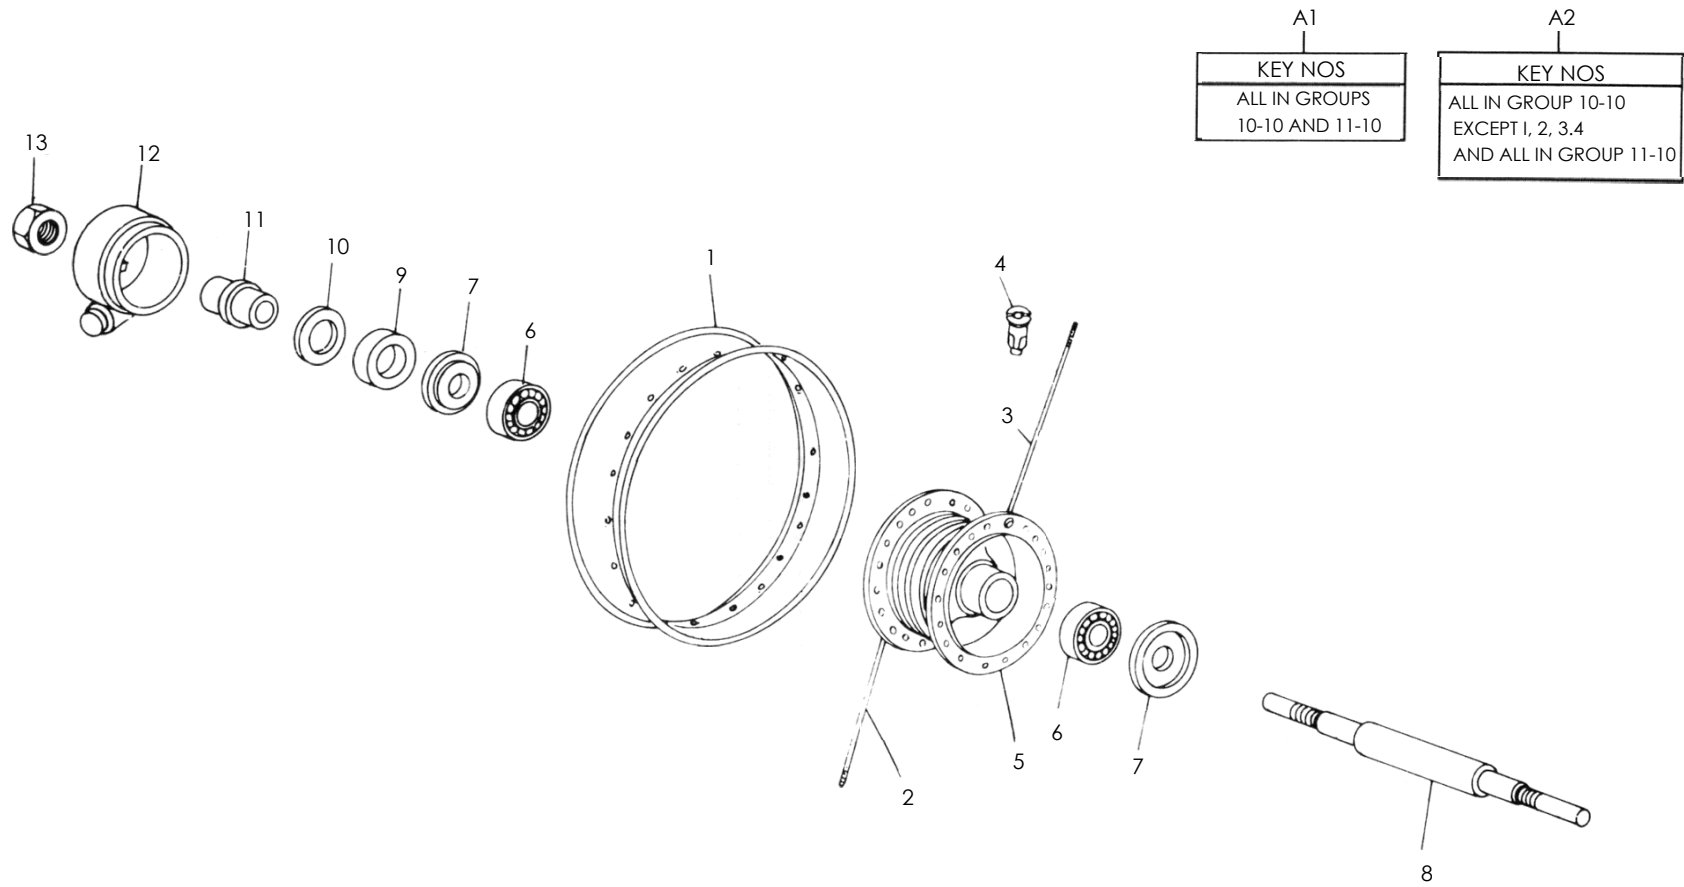

# 10 - 10 FRONT HUB

# 10 - 10 FRONT HUB

Key No	Part Numbers		Description	Qty	Models										Remarks	price	
					350cc				500cc								
	K.Start 4 Speed				E.Start 4 Speed		K.Start 4 Speed		E.Start 4 Speed		5 Speed		Sixty 5				
	R/G	L/G			R/G	L/G	R/G	L/G	R/G	L/G	K.start	E.start	E.start				
A1	143966E	144656	Ft. Wheel C/W Brake Cover Plate	1													
A2	142884/E		Ft.Hub Assembly (Twin Lead Brakes)	1													
1	141133		Wheel Rim	1													20,790
2	143791	142176	FrWheel Spokes stainless steel	20													510
3	143789	142175	FrWheel Spokes stainless steel	20													510
4	143885	110349	Spokes - Nipples	40													270
5	804007	143969	Hub Barrel (Ft.Br.7" Twin Lead)	1													23,300
6	124316		Sealed Ball Bearing 6203	2												Till 2B616818M	900
	145552/A		Single side Shield bearing 6203	2												From 2B 616819 M, 2BS512825 F	900
7	110970		Retainer- Front Hub	2													230
8	124333		Front Hub Spindle	1													3,990
9	110292		Felt Washer - Front Hub	1													410
10	110293		Retainer - Front Hub	1													270
11	110334		Collar - Speedo Drive	1													610
12	144571	111700	Speedo Drive Assembly (Plastic)	1												From 8B 540734 M	7,920
13	124334		Hex.Thin Nut, 5/8CEI - Hub Spindle	1													500
14	110278		Front Tyre Ribbed	1												For Reg. only	
15	110280		Tube(Tyre)3.25×19	1												For Reg. only	
16	140355		Rim Tape	1													520