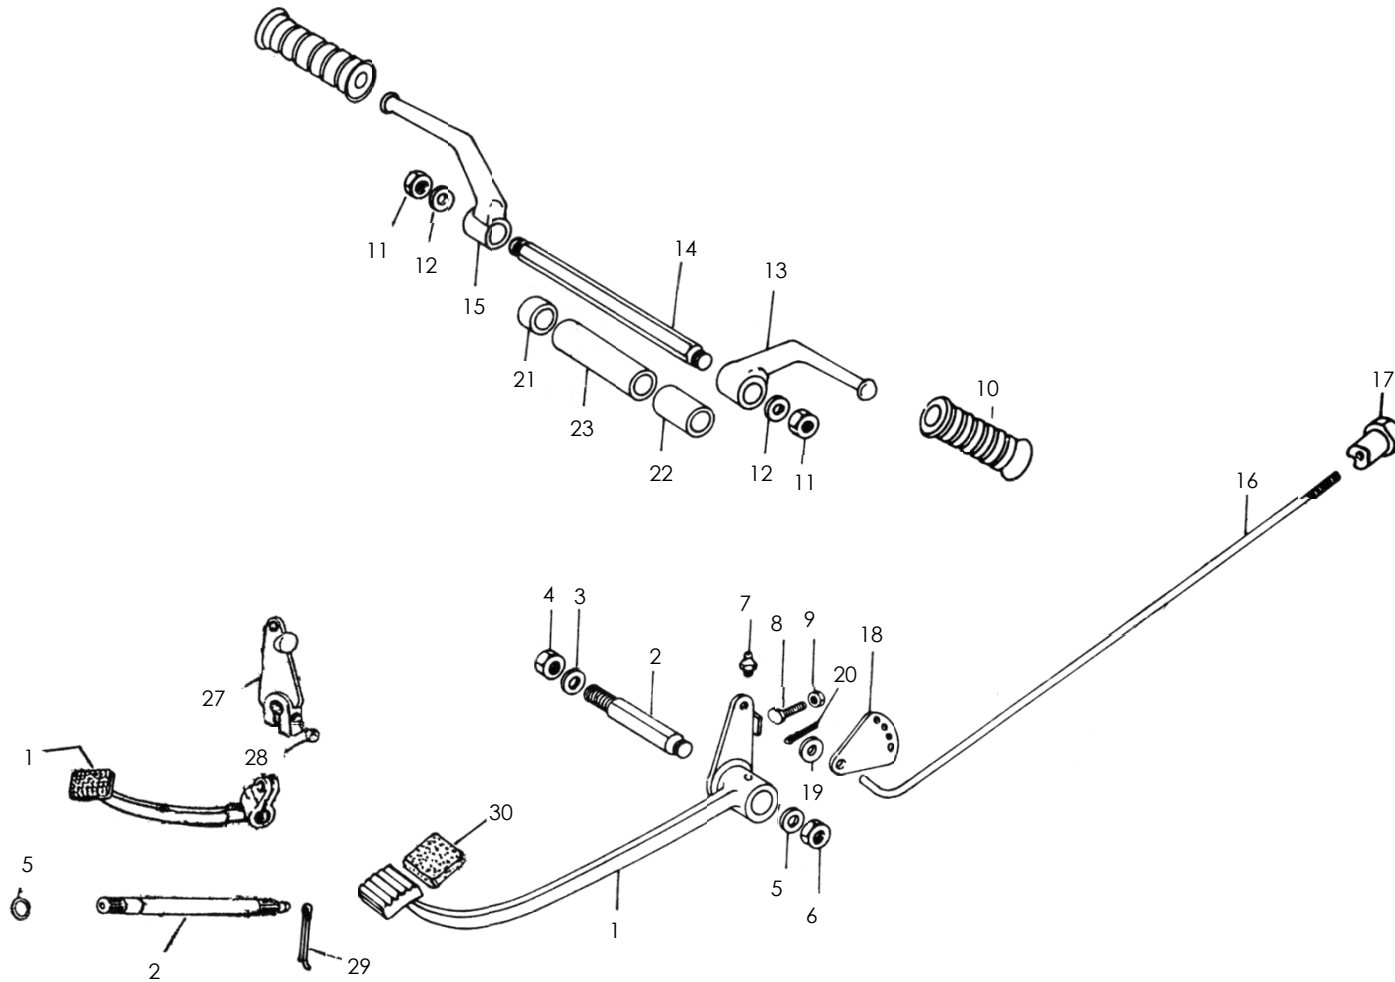

# 09 - 10 BRAKE PEDAL AND FOOTRESTS

## 09 - 10 BRAKE PEDAL AND FOOT RESTS

Key No	Part Numbers		Description	Qty	Models										Remarks	price	
					350cc				500cc								
	K.Start 4 Speed				E.Start 4 Speed		K.Start 4 Speed		E.Start 4 Speed		5 Speed		Sixty 5				
	R/G	L/G			R/G	L/G	R/G	L/G	R/G	L/G	K.start	E.start	E.start				
New	Old																
1	111375		Brake Pedal - Rear (Plated)	1													9,880
	113018	113088	Brake Pedal - Rear (Plated)	1													
	801031	110951	Brake Pedal Std Black (Painted)	1													9,410
	801112	113018	Brake Pedal Std Black (Painted)	1													
2	110300		Bolt Stop Pin Rear Brake Pedal	1												Till 3B5 13709 C	1,050
	113027		Brake Spindle	1													
3	140305		Lock Washer, Internal Teeth	1													140
4	140384		Hex.Nut, 7/16"CEI	1													250
5	113028		Washer - Rear Brake Pedal	1													280
	140293		Washer, Plain	1													50
6	140302		Hex.Nut, 3/8"CEI	1												Till 3B5 13709 C	320
	142181		Hex Nut with Nylock insert	1												From 3BFS5 0225 C, 3B5 13710 C	250
7	113049		Grease Nipple, M6	1													230
	113072		Grease Nipple	1													300
8	111846		Hex. Screw, M6 X 20	1													140
	143657		Screw - Rr.Br.Pedal Stop Pin	1													270
9	141060		Nut, Pillion Holding	1												From 2BS512943G	140
10	145156/A	140947	Footrest Rubber Front	2												From 1B 581638 A	2,210
11	142114		Hex.Nut, M10	2												Till 3BFS5 0224 C, 3B5 13709 C	270
	145865/A		Flanged Hex Se rated Nut M10x1.5	1												From 3BFS5 0225 C, 3B5 13710 C	350
12	143409		Plain Washer (Front Footrest)	2												Till 3BFS5 0224 C, 3B5 13709 C	90
13	801036	110412	Foot Rest Arm Front LH	1													4,190
	801173	143671	Foot Rest Arm Front LH	1												For USA, Canada Only	
	521056		Foot Rest Arm Front LH	1													4,190
14	143303		Bar Foot Rest	1													2,660
15	801035	110411	Foot Rest Arm Front RH	1													4,190
	801172	143670	Foot Rest Arm Front RH	1												For USA, Canada Only	