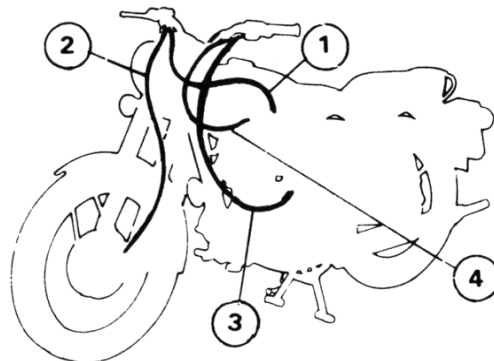

07 - 20 CONTROL CABLES

07 - 20 CONTROL CABLES

Key No	Part Numbers		Description	Qty	Models										Remarks	price
					350cc					500cc						
	K.Start 4 Speed				E.Start 4 Speed		K.Start 4 Speed		E.Start 4 Speed		5 Speed		Sixty 5			
	R/G	L/G			R/G	L/G	R/G	L/G	R/G	L/G	K.start	E.start	E.start			
	New	Old														
1	143312		Throttle Cable Assembly	1												1,470
	143322		Throttle Cable Assembly	1												1,470
2	143321		Front Brake Cable Assembly	1											Till 9B 58860 F	2,940
	145298/A		Front Brake Cable Assembly	1											From 1B5 10608 A	2,940
3	143310		Clutch Cable Assembly	1											Till 9B 58860 F	2,940
	145408/B	145408/A	Clutch Cable Assembly	1											From 1B5 10608 A	2,940
	540070		Clutch Cable Assembly	1												3,240
4	143323		Decompressor Cable Assembly	1												1,680
	560131/B		Decompressor Cable Assembly	1											From 1B5 1 0608 A	1,680
5	141162		Cable strap 8" Long	4												110