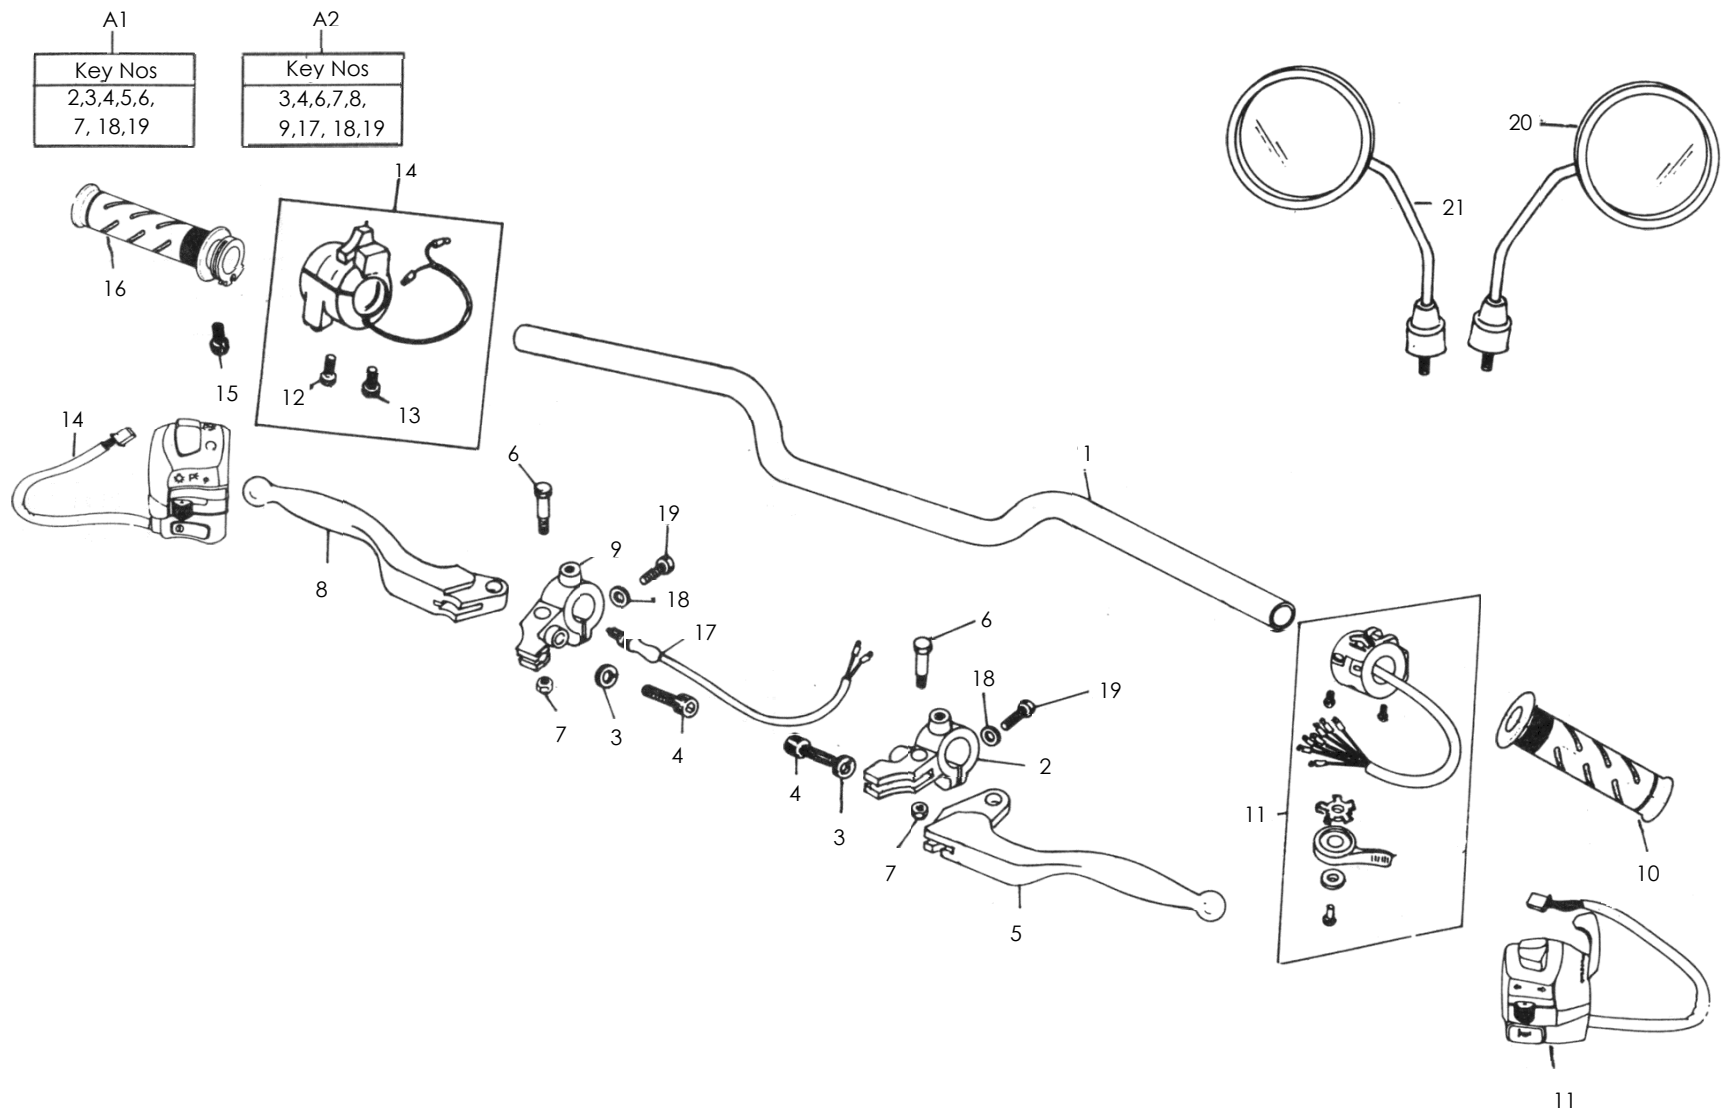

07 - 10 HANDLE BAR AND CONTROLS