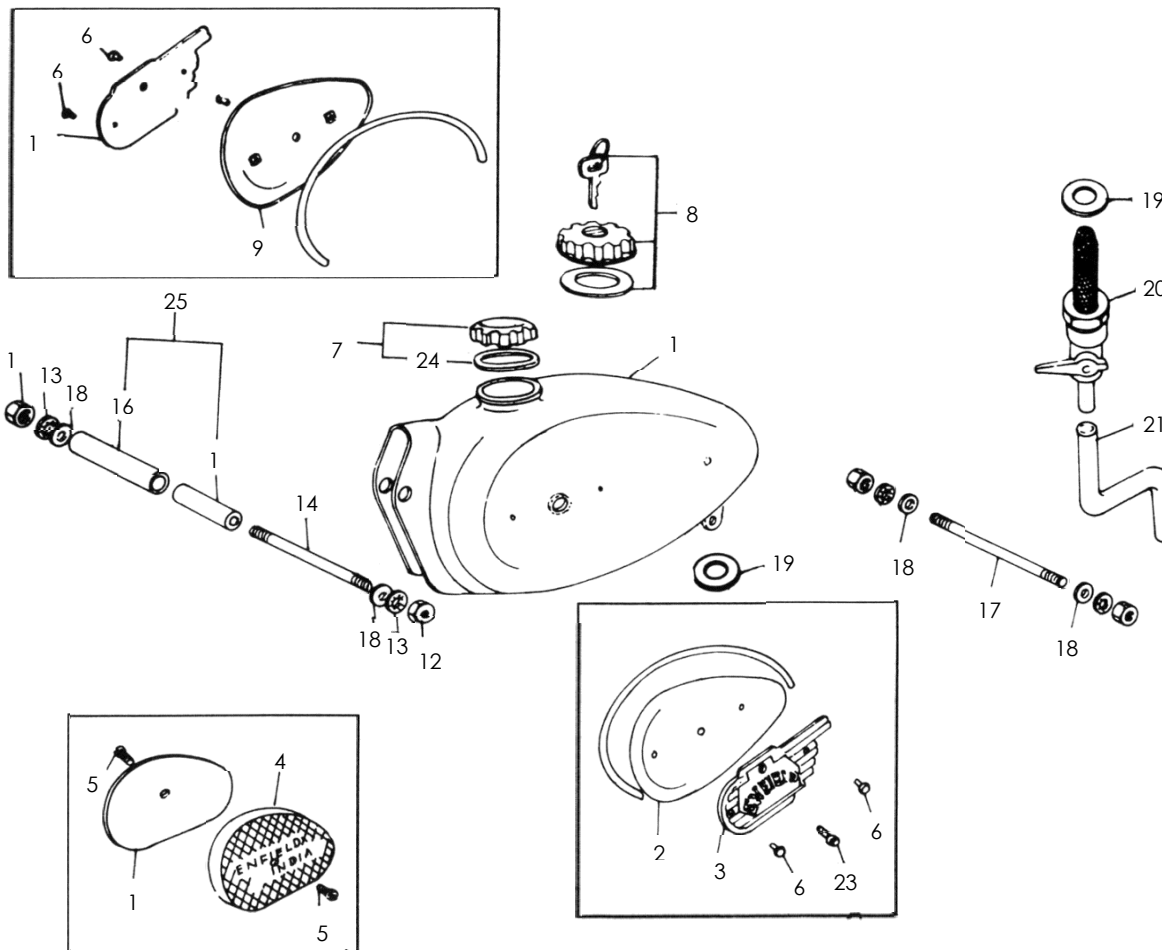

04 - 60 FUEL TANK

22
**ROYAL
ENFIELD**