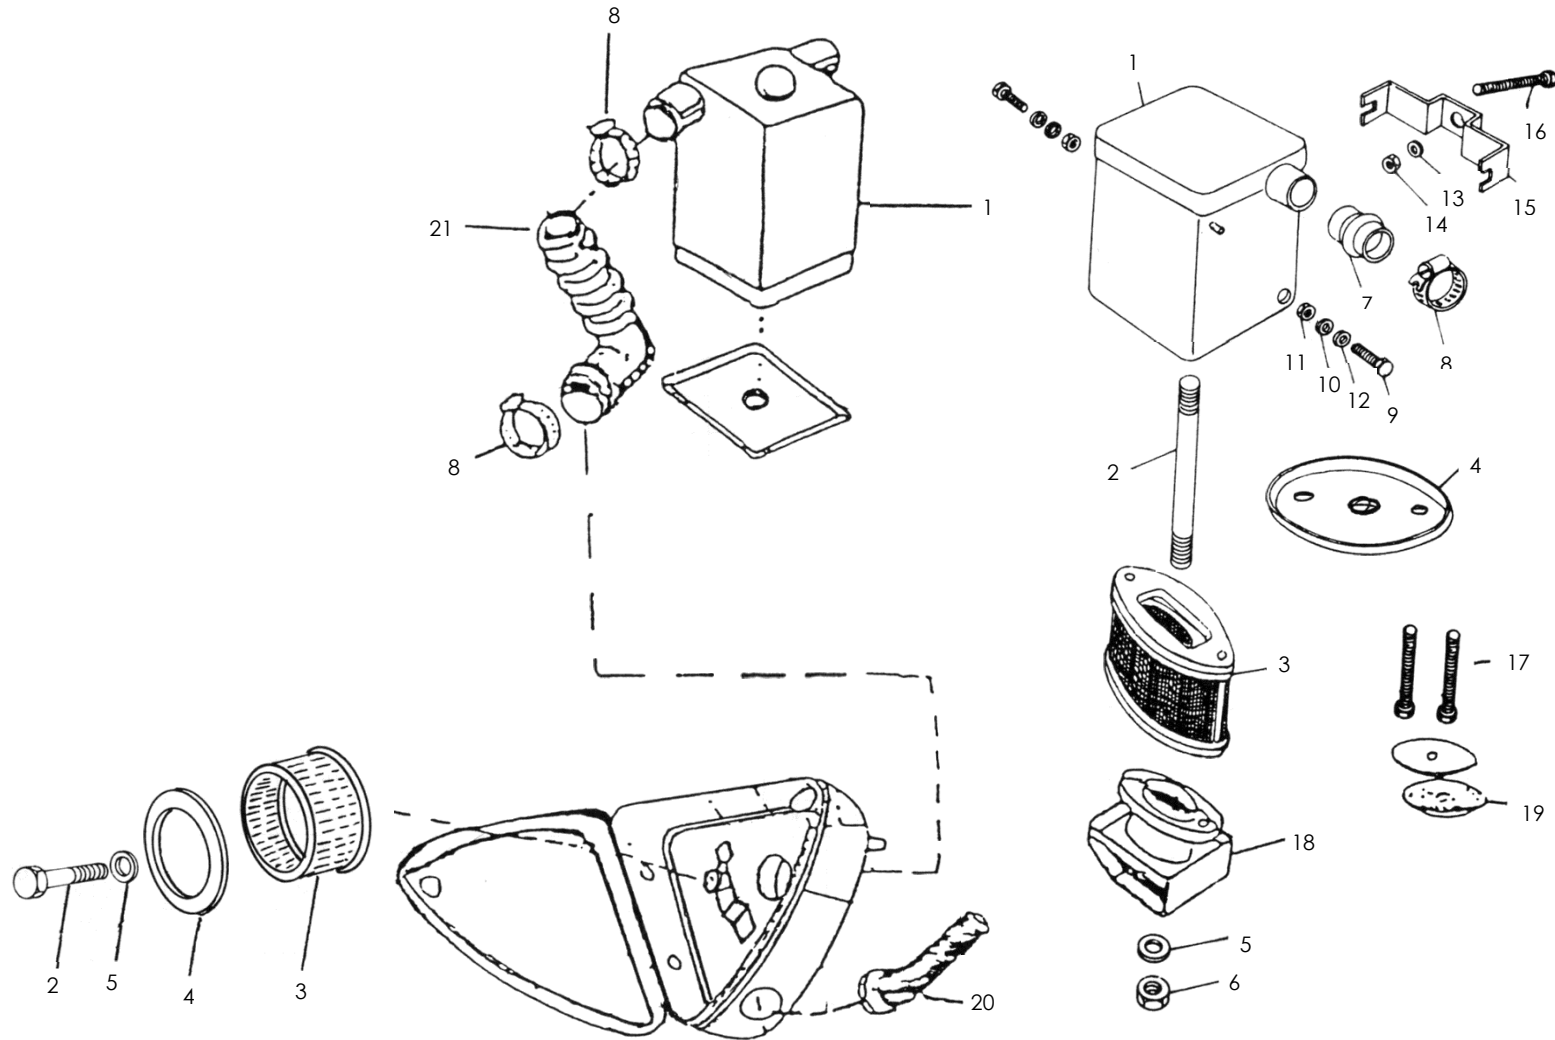

04 - 40 AIR FILTER