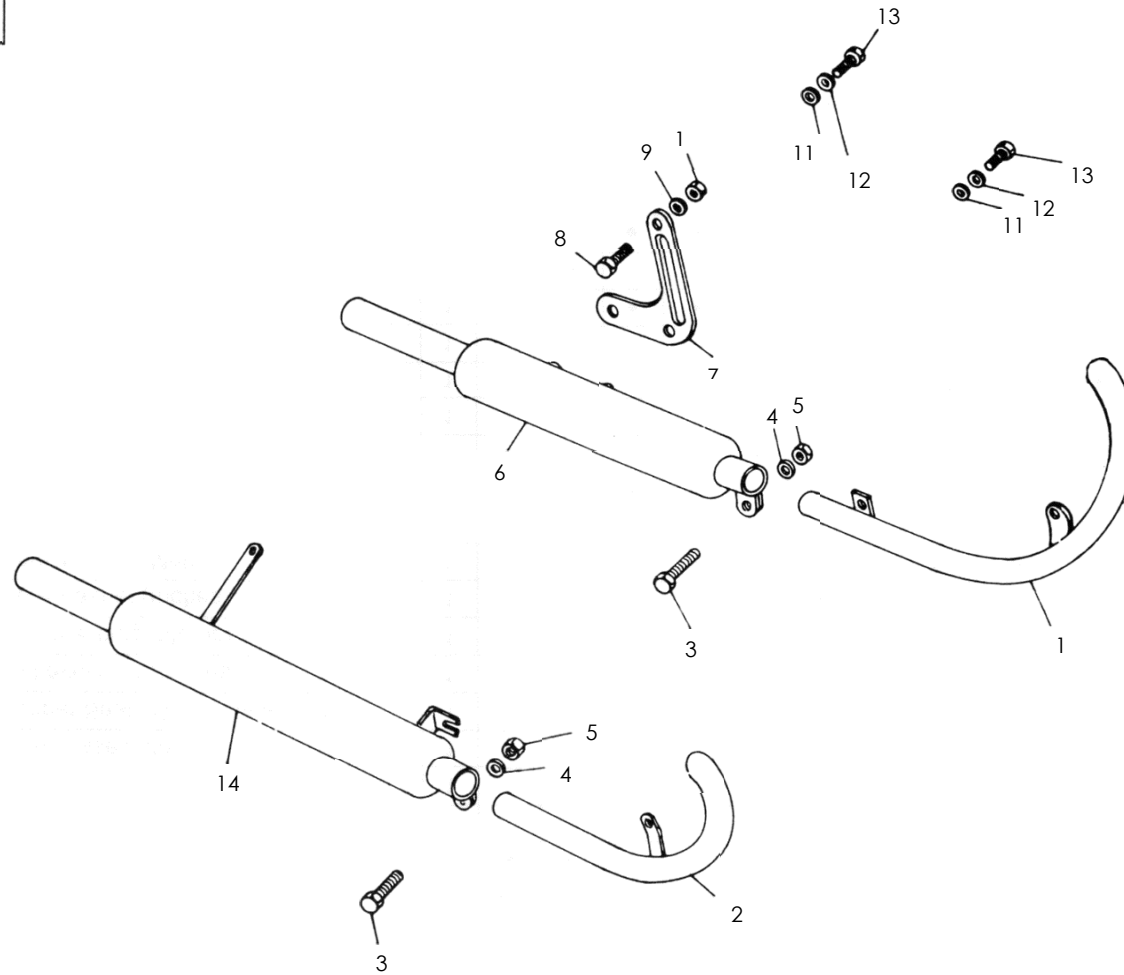

04 - 10 SILENCER AND EXHAUST PIPE

A1

Key Nos
6, 7, 11 (2 Nos), 12 (2 Nos), 13(2 Nos)

04 - 10 SILENCER AND EXHAUST PIPE

Key No	Part Numbers		Description	Qty	Models										Remarks	price	
					350cc				500cc								
	K.Start 4 Speed				E.Start 4 Speed		K.Start 4 Speed		E.Start 4 Speed		5 Speed		Sixty 5				
	R/G	L/G			R/G	L/G	R/G	L/G	R/G	L/G	K.start	E.start	E.start				
New	Old																
A1	112162		Silencer Assembly (Short) with Bracket	1												Japan, Diesel Only	24,710
	112101		Silencer Assembly (Long) with Bracket	1												Regular Only	28,380
	142901		Silencer Assembly (Long) with Bracket	1												Jap, Reg, Eur Till 1 E5 1258 M	24,710
	144220/3		Silencer Assembly (Long) with Bracket	1												Eur. from 0B5 9956 D	24,710
	143680		Silencer Assembly (Long) with Bracket	1												USA, Canada	25,650
1	144055		Exhaust Pipe (Long) For Short Silencer	1												Japan Only	18,800
	144125		Exhaust Pipe (Short) For Long Silencer	1												Regular Only	18,800
2	143696		Exhaust Pipe Short 350cc	1												For USA, Canada	18,800
	144198		Exhaust Pipe 500cc PA Valve	1													20,600
	142443		Exhaust Pipe (Short) For Long Silencer	1												Jap, Reg, Eur Till Dec 96	18,800
3	141044		Hex Bolt, M6×35 (Metric)	1													230
4	141061		Plain Washer	1												From 2E51673 M	50
5	141060		Nut, Pillion Holding	1												From 2BS512943 G	140
6	112163		Silencer (Short)	1												Japan, Diesel Only	24,710
7	112165		Bracket - Silencer	1													1,670
8	142258		Bolt For Fixing Silencer '	1												Till 7B 7273 A	230
	145862/A		Flanged Hex Bolt M8 ×20	1												From 3BFS5 0225C, 3B5 13710 C	330
9	140147		Washer 5/16 Shake Proof	1													90
10	141051		M8 Nut	1												Till 3BFS5 0224C, 3B5 13709 C	270
	142182		Nylock Nut	1												From 3BFS5 0225C, 3B5 13710 C	320
11	140147		Washer 5/16 Shake Proof	2													90
12	140080		Plain Washer	2													90
13	111715		Hex. Screw, M8×10 (Metric)	2												Till 3BFS5 0224C	180
	145872/A		Flanged Hex Bolt M8×10 (Metric)	2												From 3BFS5 0225C, 3B5 13710 C	300
14	112401		Silencer - Long	1												Reg. Only	24,710
	144193		Silencer- Long	1												Jap, Reg, Eur Till 1E511933M, 1E51258M	24,710
	144220		Silencer- Long	1												Europe from 0B5 9956 D	24,710