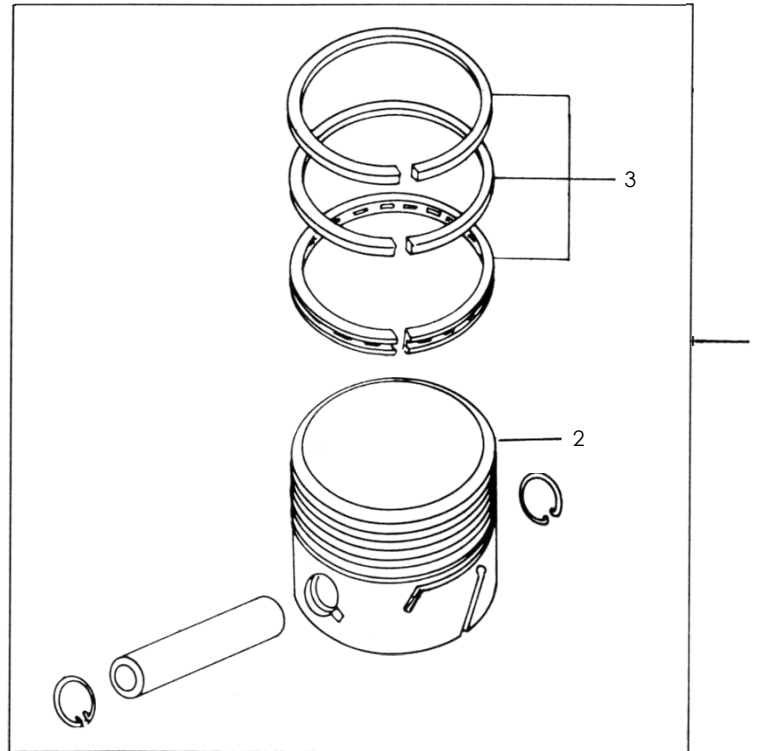

02 - 30 PISTON AND RINGS

02 - 30 PISTON RINGS

Key No	Part Numbers		Description	Qty	Models										Remarks	price	
					350cc				500cc								
	K.Start 4 Speed				E.Start 4 Speed		K.Start 4 Speed		E.Start 4 Speed		5 Speed		Sixty 5				
	New	Old			R/G	L/G	R/G	L/G	R/G	L/G	R/G	L/G	K.start	E.start			E.start
1	110085	110024	Piston assembly with Rings - Std	1													15,870
	170442	142438	Piston assembly with Rings - Std	1													31,220
	111825		Piston assembly with Rings - .020"O/S	1													17,760
	142935		Piston assembly with Rings - .020"O/S	1													37,780
2	170406		Piston - .020"O/S	1													
3	112052		Piston ring set - STD	1													5,190
	142804		Piston ring set - STD	1													9,000
	112053		Piston ring set - .020"O/S	1													5,190
	142805		Piston ring set - .020"O/S	1													9,000