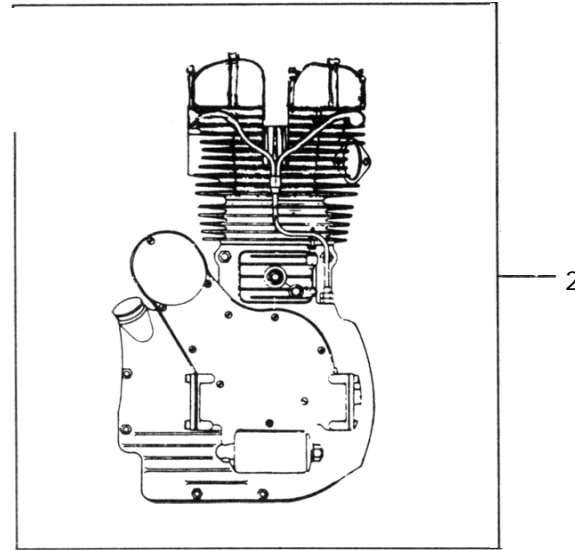

02 - 10 ENGINE ASSEMBLY

02 - 10 ENGINE ASSEMBLY

Key No	Part Numbers		Description	Qty	Models										Remarks	price
					350cc					500cc						
	K.Start 4 Speed				E.Start 4 Speed		K.Start 4 Speed		E.Start 4 Speed		5 Speed		Sixty 5			
	R/G	L/G			R/G	L/G	R/G	L/G	R/G	L/G	K.start	E.start	E.start			
New	Old															
1	144731		Engine C/W G.Box, Clutch & Carb.	1												
	111823L		Engine C/W G.Box, Clutch & Carb.	1												
	560182		Engine C/W G.Box, Clutch & Carb.	1												
	142963		Engine C/W G.Box, Clutch & Carb.	1												
	142963ER		Engine C/W G.Box, Clutch & Carb.	1												
	144730L		Engine C/WG,Box,Clutch&Carb.	1												
	144730EU		Engine C/W G.Box, Clutch & Carb.	1												
	145855		Engine C/W G.Box, Clutch & Carb.	1												
	560187		Engine C/WG.Box,Clutch&Carb.	1												
2	110058		Engine W/O G.Box, Cl, Alt, Dist, Carb	1												
	142185		Engine W/O G.Box, Cl, Alt, Dist, Carb	1												
	145674		Engine W/OG.Box, Cl, Alt, Dist, Carb	1												
3	111859		Crank Case C/W Flywheel Assy	1												
	560183		Crank Case C/W Flywheel Assy	1												
	142964		Crank Case C/W Flywheel Assy	1												
	560134		Crank Case C/W Flywheel Assy	1												
	144560		Crank Case C/W Flywheel Assy	1												
	560122/A		Crank Case C/W Flywheel Assy	1												
4	144428	112287	Crank Case Set Assy (Metric)	1												
	560184		Crank Case Set Assy (Metric)	1												
	144487		Crank Case Set Assy (Metric)	1												
	560122/A		Crank Case Set Assy (Metric)	1												
	144946/6		Crank Case Set Assy (Metric)	1												