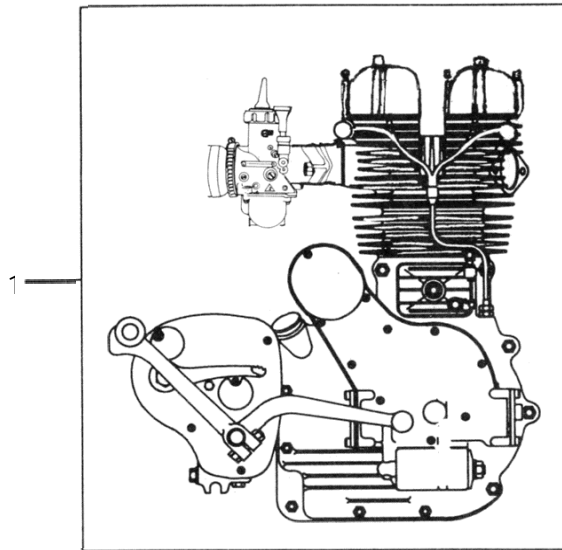

02 - 10 ENGINE ASSEMBLY

02 - 10 ENGINE ASSEMBLY

Key No	Part Numbers		Description	Qty	Models										Remarks	price
					350cc					500cc						
	K.Start 4 Speed				E.Start 4 Speed		K.Start 4 Speed		E.Start 4 Speed		5 Speed		Sixty 5			
	R/G	L/G			R/G	L/G	R/G	L/G	R/G	L/G	K.start	E.start	E.start			
New	Old															
1	144731		Engine C/W G.Box, Clutch & Carb.	1												
	111823L		Engine C/W G.Box, Clutch & Carb.	1												
	560182		Engine C/W G.Box, Clutch & Carb.	1												
	142963		Engine C/W G.Box, Clutch & Carb.	1												
	142963ER		Engine C/W G.Box, Clutch & Carb.	1												
	144730L		Engine C/WG,Box,Clutch&Carb.	1												
	144730EU		Engine C/W G.Box, Clutch & Carb.	1												
	145855		Engine C/W G.Box, Clutch & Carb.	1												
	560187		Engine C/WG.Box,Clutch&Carb.	1												
2	110058		Engine W/O G.Box, Cl, Alt, Dist, Carb	1												
	142185		Engine W/O G.Box, Cl, Alt, Dist, Carb	1												
	145674		Engine W/OG.Box, Cl, Alt, Dist, Carb	1												
3	111859		Crank Case C/W Flywheel Assy	1												
	560183		Crank Case C/W Flywheel Assy	1												
	142964		Crank Case C/W Flywheel Assy	1												
	560134		Crank Case C/W Flywheel Assy	1												
	144560		Crank Case C/W Flywheel Assy	1												
	560122/A		Crank Case C/W Flywheel Assy	1												
4	144428	112287	Crank Case Set Assy (Metric)	1												
	560184		Crank Case Set Assy (Metric)	1												
	144487		Crank Case Set Assy (Metric)	1												
	560122/A		Crank Case Set Assy (Metric)	1												
	144946/6		Crank Case Set Assy (Metric)	1												